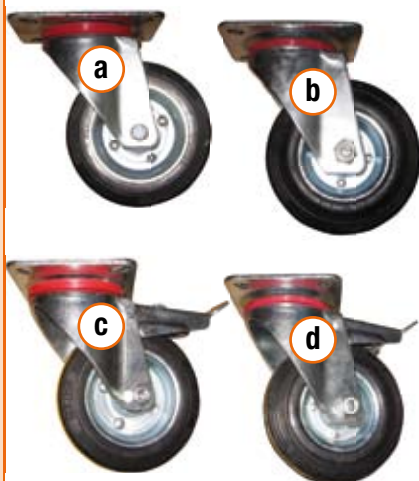

Pivot "heavy"

Code	Wheel ø mm-in	Total height mm-in	Fixing bracket mm-in	Wheel-base mm-in	Capacity kg-lbs	Weight
a) CDR.7338	100 4"	125 5"	102x84 4"x3.5"	80x60 3"x2.5"	150 331.0	gr. 830 oz. 29.5
b) CDR.7340	125 5"	150 6"	102x84 4"x3.5"	80x60 3"x2.5"	200 414.0	gr. 1090 oz. 38.5

Black rubber castor,
for professional use, with fixing bracket

Code	Wheel ø mm-in	Total height mm-in	Fixing bracket mm-in	Wheel-base mm-in	Capacity kg-lbs	Weight
c) CDR.7339	100 4"	125 5"	102x84 4"x3.5"	80x60 3"x2.5"	150 331.0	gr. 960 oz. 34.0
d) CDR.7341	125 5"	150 6"	102x84 4"x3.5"	80x60 3"x2.5"	200 414.0	gr. 1210 oz. 42.7

Black rubber castor with brake device,
for professional use, with fixing bracket

Accessories for domestic h.p. washers - H.p. washer / Hose connection

The spare parts branded "CdR" exclusively refer to products by Club dei Riparatori® by IDROBASE®