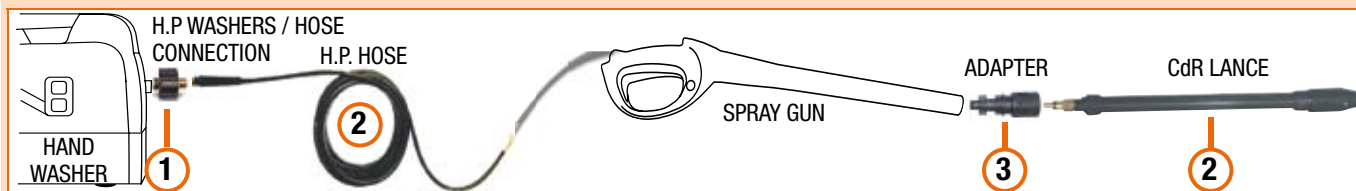

Black rubber castor with brake device,
for professional use, with fixing bracket

Accessories for domestic h.p. washers - H.p. washer / Hose connection

The spare parts branded "CdR" exclusively refer to products by Club dei Riparatori® by IDROBASE®